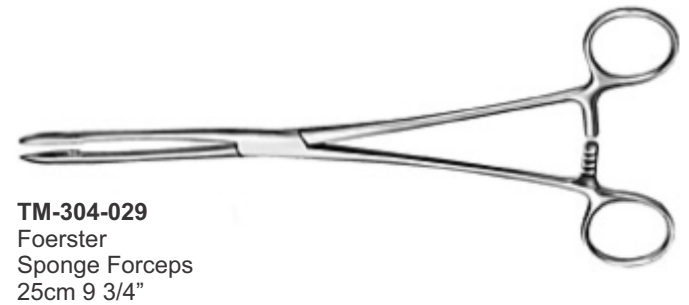

Surgical Instruments

TM-282-028
Young Tongue Forceps
with Rubber Pads

TM-283-028
Baby Tongue Forceps
with Rubber Pads

TM-284-028
Doyen Intestinal
Clamp, 23cm

TM-285-028
Crile-Wood
Needle Holder, 15cm

TM-286-028
Gillies
16cm

TM-287-028
Olsen Hegar
Needle Holder

TM-288-028
Halstead Forceps
13cm

TM-289-028
Hartmann Forceps, 14cm

TM-290-028
Splinter Forceps
12.5cm

TM-291-028
Dissecting Forceps
13cm

TM-292-028
Troeltsch (Wilde)
Ear Forceps
10.5cm 4 1/8"

TM-293-029
Kocher Forceps
with teeth
14.5cm

TM-294-029
Pean (Rochester)
14.5cm

Haemostatic Forceps
Pean
TM-295-029 14.5cm 5 3/4"
TM-296-029 16cm 6 1/4"

TM-297-029
Leriche Forceps
15.5cm

Halsted-Mosquito
TM-298-029 12.5cm str.
TM-299-029 14.5cm str.
TM-300-029 12.5cm cvd.
TM-301-029 14.5cm cvd.

TM-302-029
Haemostatic Forceps
25cm 9 3/4"

TM-303-029
Haemostatic Forceps
14cm (T-Shaped)

TM-304-029
Foerster
Sponge Forceps
25cm 9 3/4"

TM-305-029
Haemostatic
Sponge Forceps
25cm 9 3/4"

TM-306-029
Backhaus Towel Forceps
16.5cm