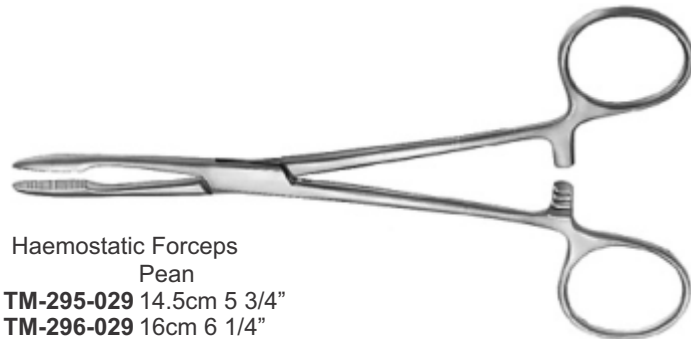

TM-294-029
Pean (Rochester)
14.5cm

Haemostatic Forceps
Pean
TM-295-029 14.5cm 5 3/4"
TM-296-029 16cm 6 1/4"