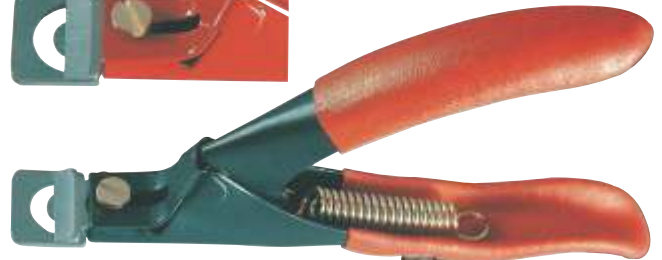

TM-251-024
Nail Profiler (with grip)
14.5cm, Stainless Steel (Powder coated)