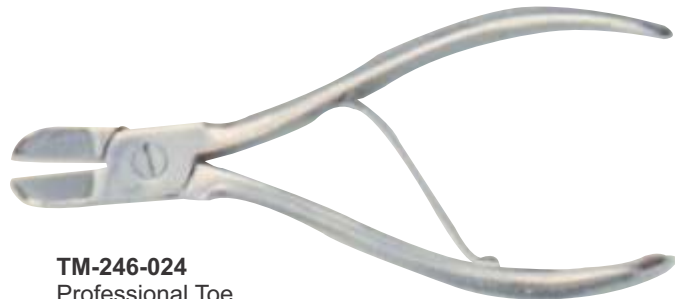

TM-238-023
Stomach Flexible Tube
6 Feet

TM-239-023
Saw Handle

TM-240-023
Catheter (Female)

TM-241-023
Catheter (male)

TM-242-023
Stomach magnet
Throwing Gun

Nail Cutters

TM-243-024
Professional Toe Nail Nipper 16cm
Compound Action,
Stainless Steel (Satin finish)

TM-244-024
Professional Toe Nail Nipper 16cm
Compound Action, Stainless Steel
(Satin finish)

TM-245-024
Professional Toe
Nail Nipper

TM-246-024
Professional Toe
Nail Nipper

TM-247-024
Toe Nail Nipper 14cm
Box Joint, Double Spring
Stainless Steel (Satin finish)