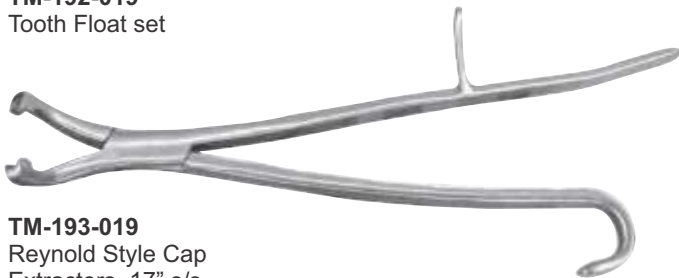

TM-189-018

TM-185-018
French Style Milk Sucking Preventors Mini, Sml, Med, Lrg

TM-186-018
French Style Milk Sucking Preventors Mini, Sml, Med, Lrg

TM-190-018
Mouth Speculum with leather straps

TM-191-019
Mouth Speculum Haussmann
Model with Leather Straps,
or Nylon Straps

TM-192-019
Tooth Float set

TM-193-019
Reynold Style Cap
Extractors, 17" s/s

TM-194-019
Simple Joint Stainless
Steel Molar Spreader

TM-195-019
Simple Joint Stainless
Steel Molar Forceps

TM-196-019
Cap, Incisor
s/s 12"