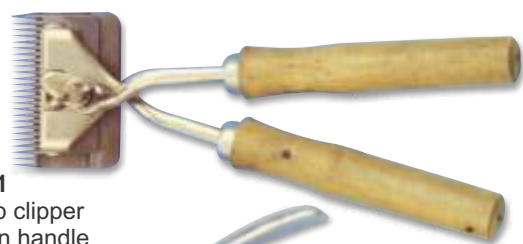

TM-108-011
Hand sheep clipper
with wooden handle