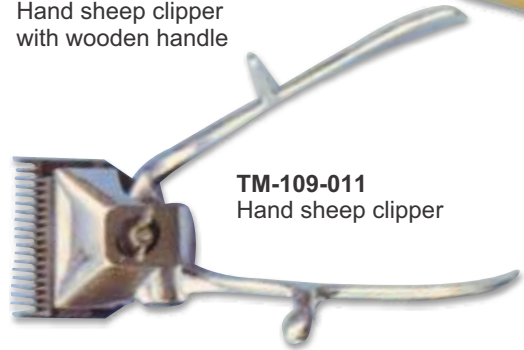

TM-109-011
Hand sheep clipper