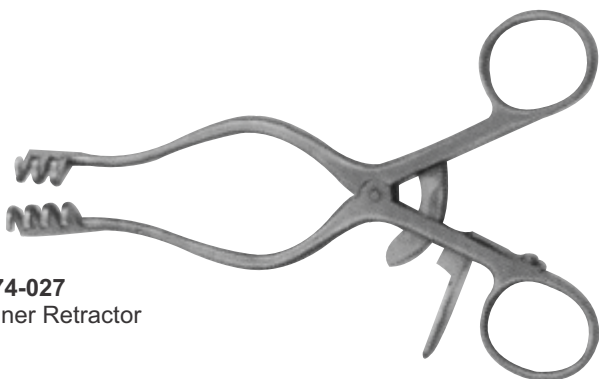

TM-274-027
Weitlaner Retractor