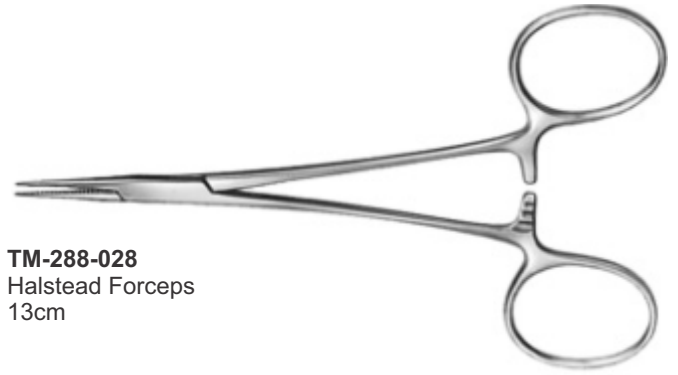

Surgical Instruments

TM-282-028
Young Tongue Forceps
with Rubber Pads

TM-283-028
Baby Tongue Forceps
with Rubber Pads

TM-284-028
Doyen Intestinal
Clamp, 23cm

TM-285-028
Crile-Wood
Needle Holder, 15cm

TM-286-028
Gillies
16cm

TM-287-028
Olsen Hegar
Needle Holder

TM-288-028
Halstead Forceps
13cm

TM-289-028
Hartmann Forceps, 14cm

TM-290-028
Splinter Forceps
12.5cm

TM-291-028
Dissecting Forceps
13cm

TM-292-028
Troeltsch (Wilde)
Ear Forceps
10.5cm 4 1/8"