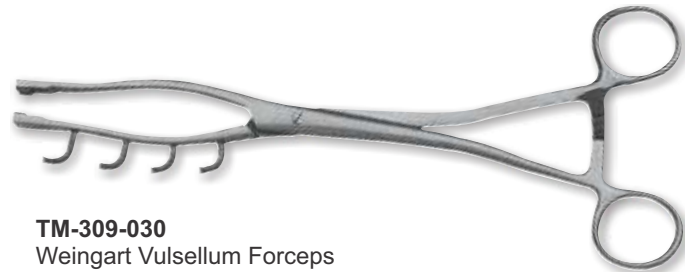

Surgical Instruments

TM-307-030
Tissue Forceps
25.5cm 10"

TM-312-030
Jones
5.5cm

TM-308-030
Babcock Haemostatic Forceps
20.5cm 8"

TM-313-030
Scalpel
3

TM-309-030
Weingart Vulsellum Forceps
24cm

TM-314-030
Scalpel
4