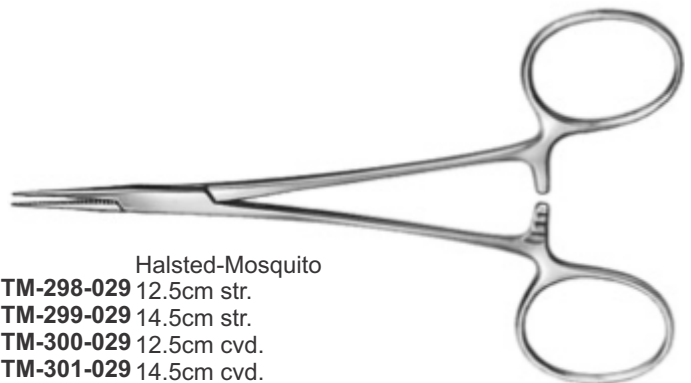

TM-287-028
Olsen Hegar
Needle Holder

TM-288-028
Halstead Forceps
13cm

TM-289-028
Hartmann Forceps, 14cm

TM-290-028
Splinter Forceps
12.5cm

TM-291-028
Dissecting Forceps
13cm

TM-292-028
Troeltsch (Wilde)
Ear Forceps
10.5cm 4 1/8"

TM-293-029
Kocher Forceps
with teeth
14.5cm

TM-294-029
Pean (Rochester)
14.5cm

Haemostatic Forceps
Pean
TM-295-029 14.5cm 5 3/4"
TM-296-029 16cm 6 1/4"

TM-297-029
Leriche Forceps
15.5cm

Halsted-Mosquito
TM-298-029 12.5cm str.
TM-299-029 14.5cm str.
TM-300-029 12.5cm cvd.
TM-301-029 14.5cm cvd.