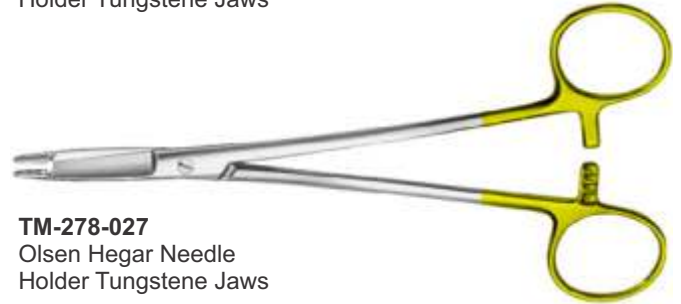

TM-267-026
Stitch Scissors
Spencer
9cm 3 1/2"

TM-268-026
Stitch Scissors
Spencer
13cm 5"

TM-269-026
Vascular Scissors
12cm 4 3/4"

Surgical Instruments

TM-270-027
Backhaus Towel Forceps

TM-271-027
Haemostatic Forceps
T-shaped, 16cm

TM-272-027
Metzemaum Scissors

TM-273-027
Mayo Scissors

TM-274-027
Weitlaner Retractor

TM-275-027
Forceps

TM-276-027
Mathieu Needle Holder

TM-277-027
Mathieu Needle
Holder Tungstene Jaws

TM-278-027
Olsen Hegar Needle
Holder Tungstene Jaws

Surgical Instruments

TM-282-028
Young Tongue Forceps
with Rubber Pads

TM-283-028
Baby Tongue Forceps
with Rubber Pads

TM-284-028
Doyen Intestinal
Clamp, 23cm

TM-285-028
Crile-Wood
Needle Holder, 15cm

TM-286-028
Gillies
16cm