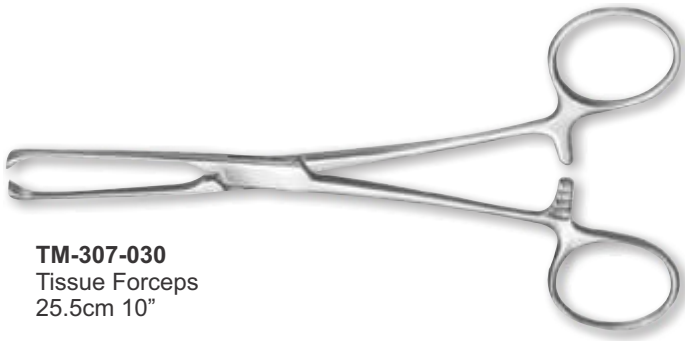

TM-302-029
Haemostatic Forceps
25cm 9 3/4"

TM-303-029
Haemostatic Forceps
14cm (T-Shaped)

TM-304-029
Foerster
Sponge Forceps
25cm 9 3/4"

TM-305-029
Haemostatic
Sponge Forceps
25cm 9 3/4"

TM-306-029
Backhaus Towel Forceps
16.5cm

Surgical Instruments

TM-307-030
Tissue Forceps
25.5cm 10"

TM-312-030
Jones
5.5cm

TM-308-030
Babcock Haemostatic Forceps
20.5cm 8"

TM-313-030
Scalpel
3

TM-309-030
Weingart Vulsellum Forceps
24cm

TM-314-030
Scalpel
4