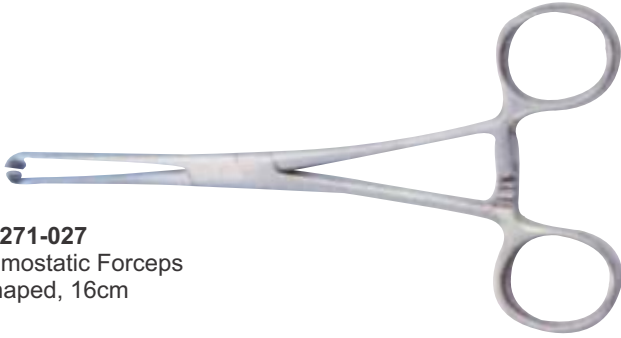

TM-267-026
Stitch Scissors
Spencer
9cm 3 1/2"

TM-268-026
Stitch Scissors
Spencer
13cm 5"

TM-269-026
Vascular Scissors
12cm 4 3/4"

Surgical Instruments

TM-270-027
Backhaus Towel Forceps

TM-271-027
Haemostatic Forceps
T-shaped, 16cm