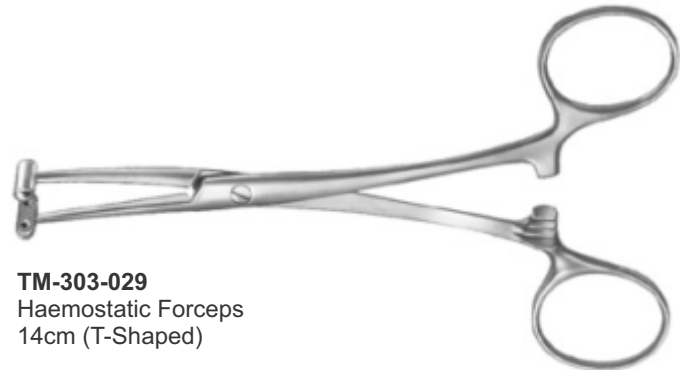

Surgical Instruments

TM-282-028
Young Tongue Forceps
with Rubber Pads

TM-283-028
Baby Tongue Forceps
with Rubber Pads

TM-284-028
Doyen Intestinal
Clamp, 23cm

TM-285-028
Crile-Wood
Needle Holder, 15cm

TM-286-028
Gillies
16cm

TM-287-028
Olsen Hegar
Needle Holder

TM-288-028
Halstead Forceps
13cm

TM-289-028
Hartmann Forceps, 14cm

TM-290-028
Splinter Forceps
12.5cm

TM-291-028
Dissecting Forceps
13cm

TM-292-028
Troeltsch (Wilde)
Ear Forceps
10.5cm 4 1/8"

TM-293-029
Kocher Forceps
with teeth
14.5cm

TM-294-029
Pean (Rochester)
14.5cm

Haemostatic Forceps
Pean
TM-295-029 14.5cm 5 3/4"
TM-296-029 16cm 6 1/4"

TM-297-029
Leriche Forceps
15.5cm

Halsted-Mosquito
TM-298-029 12.5cm str.
TM-299-029 14.5cm str.
TM-300-029 12.5cm cvd.
TM-301-029 14.5cm cvd.

TM-302-029
Haemostatic Forceps
25cm 9 3/4"

TM-303-029
Haemostatic Forceps
14cm (T-Shaped)

TM-304-029
Foerster
Sponge Forceps
25cm 9 3/4"

TM-305-029
Haemostatic
Sponge Forceps
25cm 9 3/4"

TM-306-029
Backhaus Towel Forceps
16.5cm