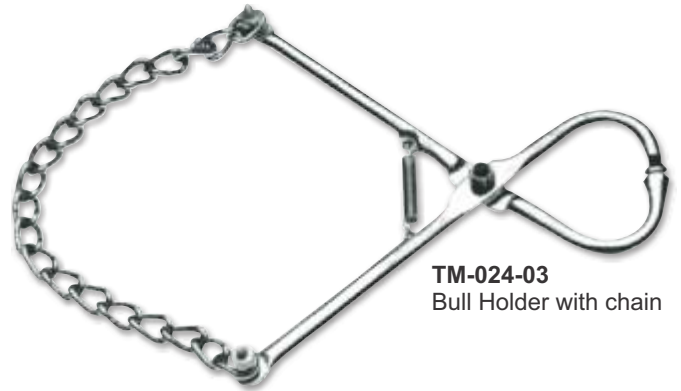

TM-015-02
Heavy Duty Bull
Holder with chain

TM-012-02
Bull Holder with spring

TM-016-02
Heavy Duty Bull
Holder without chain

TM-013-02
Bull Holder
with Side Gripe

TM-017-02
Bull Holder Harm's With
Rowel Slide

TM-014-02
Heavy Duty Bull
Holder with chain

TM-018-02
Bull Holder With Spring

Bull Leads - Holder

TM-019-03
Bull Holder
with spring

TM-020-03
Bull Holder
with spring

TM-023-03
Bull Holder

TM-021-03
Automatic Lock Easily
Released Bull Lead, Aluminum

TM-024-03
Bull Holder with chain

TM-022-03
Bull Holder Continental
Tong Pattern, 43cm

TM-025-03
Krey-Schottler

Ring Player & Bull Rings

TM-031-04
Bull Ring Stainless Steel
Sizes are 55mm and 65mm

TM-032-04
Bull Ring Stainless Steel
Sizes are 55mm and 65mm

TM-026-04
Bull Nose Ring
Applicator With
Vertical Opening Delivered
With A Break-off Screw

TM-033-04
Hoof Puncher

TM-027-04
Bull Nose Ring
Applicator For Bull Rings

TM-034-04
Hoof Forceps

TM-028-04
With Pig Staples
Applicator Made of Aluminium
With Adjustment Screw