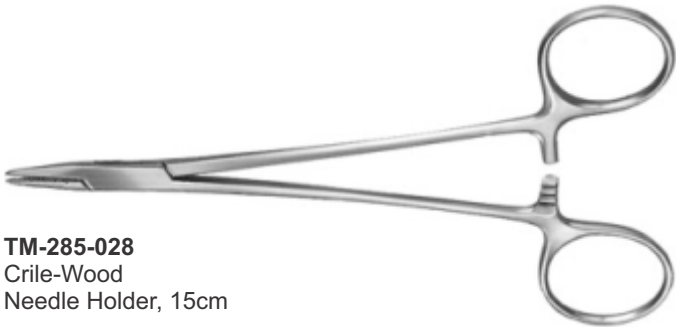

Surgical Instruments

TM-282-028
Young Tongue Forceps
with Rubber Pads

TM-283-028
Baby Tongue Forceps
with Rubber Pads

TM-284-028
Doyen Intestinal
Clamp, 23cm

TM-285-028
Crile-Wood
Needle Holder, 15cm

TM-286-028
Gillies
16cm

TM-287-028
Olsen Hegar
Needle Holder

TM-288-028
Halstead Forceps
13cm

TM-289-028
Hartmann Forceps, 14cm

TM-290-028
Splinter Forceps
12.5cm

TM-291-028
Dissecting Forceps
13cm

TM-292-028
Troeltsch (Wilde)
Ear Forceps
10.5cm 4 1/8"