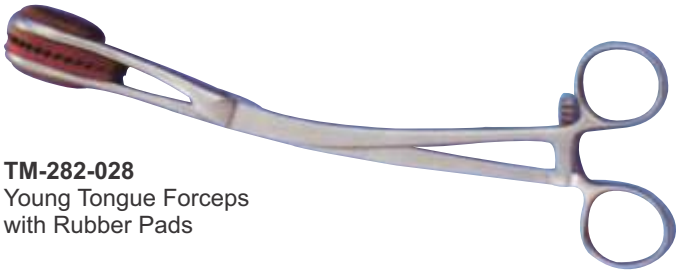

TM-279-027
Gynecological Instruments

TM-280-027
Polansky Vaginal Speculum
with 3 Blades Has butterfly screws
with two blades on top.

TM-281-027
Killian Vaginal Speculum
for Dogs Has set screw and
3 1/2" blades.

Surgical Instruments

TM-282-028
Young Tongue Forceps
with Rubber Pads

TM-283-028
Baby Tongue Forceps
with Rubber Pads

TM-284-028
Doyen Intestinal
Clamp, 23cm

TM-285-028
Crile-Wood
Needle Holder, 15cm

TM-286-028
Gillies
16cm

TM-287-028
Olsen Hegar
Needle Holder

TM-288-028
Halstead Forceps
13cm

TM-289-028
Hartmann Forceps, 14cm

TM-290-028
Splinter Forceps
12.5cm

TM-291-028
Dissecting Forceps
13cm

TM-292-028
Troeltsch (Wilde)
Ear Forceps
10.5cm 4 1/8"