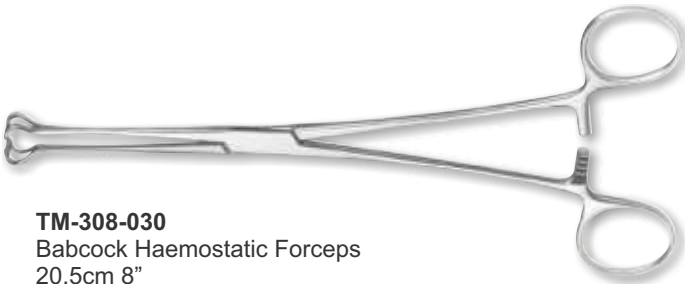

TM-302-029
Haemostatic Forceps
25cm 9 3/4"

TM-303-029
Haemostatic Forceps
14cm (T-Shaped)

TM-304-029
Foerster
Sponge Forceps
25cm 9 3/4"

TM-305-029
Haemostatic
Sponge Forceps
25cm 9 3/4"

TM-306-029
Backhaus Towel Forceps
16.5cm

Surgical Instruments

TM-307-030
Tissue Forceps
25.5cm 10"

TM-312-030
Jones
5.5cm

TM-308-030
Babcock Haemostatic Forceps
20.5cm 8"

TM-313-030
Scalpel
3

TM-309-030
Weingart Vulsellum Forceps
24cm

TM-314-030
Scalpel
4