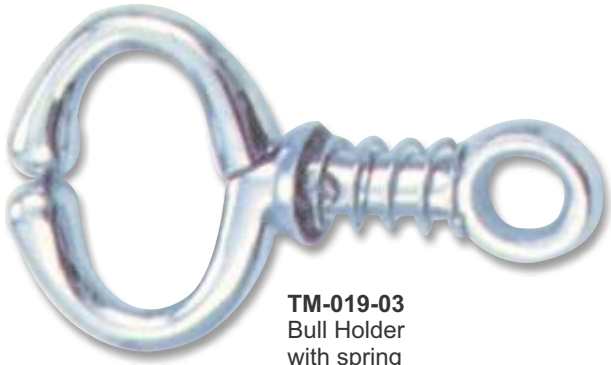

TM-015-02
Heavy Duty Bull
Holder with chain

TM-012-02
Bull Holder with spring

TM-016-02
Heavy Duty Bull
Holder without chain

TM-013-02
Bull Holder
with Side Gripe

TM-017-02
Bull Holder Harm's With
Rowel Slide

TM-014-02
Heavy Duty Bull
Holder with chain

TM-018-02
Bull Holder With Spring

Bull Leads - Holder

TM-019-03
Bull Holder
with spring

TM-020-03
Bull Holder
with spring

TM-023-03
Bull Holder

TM-021-03
Automatic Lock Easily
Released Bull Lead, Aluminum