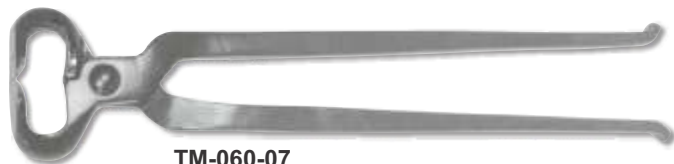

TM-053-06

TM-054-06

TM-055-06

Groove Probe Directors

TM-056-06

TM-057-06

Hoof / Farrier Tools

TM-058-07
Hoof Tester
Round Large

TM-059-07
Shoe Puller

TM-060-07
Diamond Farrier
Nippers 15"

TM-061-07
Shoe Puller to Grab Hold
of The Shoe Removal

TM-062-07
Diamond Shoe Puller & Spreader
Round Knobs on of Handles

TM-063-07
Black Steel Crocodile Plier With
Plastic Coated end (clincher)