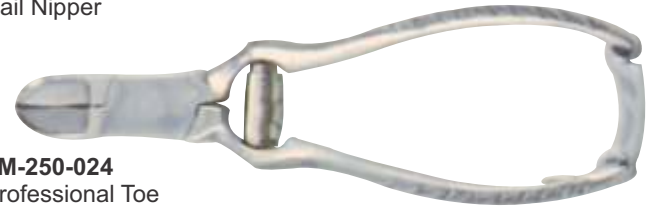

TM-244-024
Professional Toe Nail Nipper 16cm
Compound Action, Stainless Steel
(Satin finish)

TM-245-024
Professional Toe
Nail Nipper

TM-246-024
Professional Toe
Nail Nipper

TM-247-024
Toe Nail Nipper 14cm
Box Joint, Double Spring
Stainless Steel (Satin finish)

TM-248-024
Professional Toe Nail
Nipper 16cm Double Action,
Stainless Steel (Satin finish)

TM-249-024
Professional Toe
Nail Nipper

TM-250-024
Professional Toe
Nail Nipper

TM-251-024
Nail Profiler (with grip)
14.5cm, Stainless Steel (Powder coated)