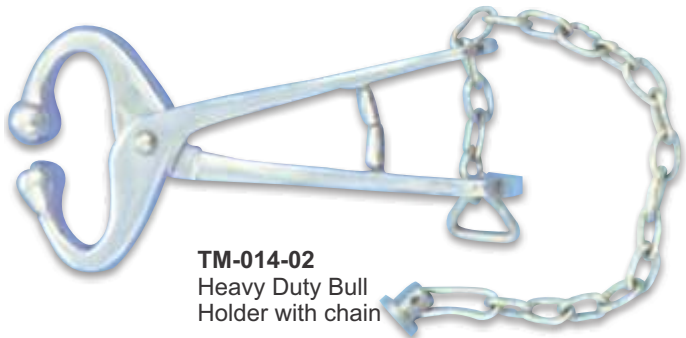

TM-015-02
Heavy Duty Bull
Holder with chain

TM-012-02
Bull Holder with spring

TM-016-02
Heavy Duty Bull
Holder without chain

TM-013-02
Bull Holder
with Side Gripe

TM-017-02
Bull Holder Harm's With
Rowel Slide

TM-014-02
Heavy Duty Bull
Holder with chain

TM-018-02
Bull Holder With Spring

Bull Leads - Holder

TM-019-03
Bull Holder
with spring

TM-020-03
Bull Holder
with spring

TM-023-03
Bull Holder

TM-021-03
Automatic Lock Easily
Released Bull Lead, Aluminum